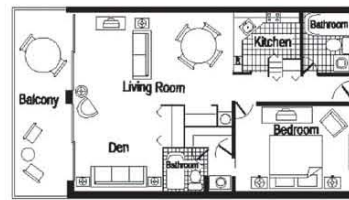

PROPERTY MAP

Resort Information:

- The Park Shore Resort covers over 13 acres. Each of the 156 condominium units has a private view of the tropical courtyard (there are no back-to-back units).
- Amenities include a heated swimming pool, spa, tennis courts, racquetball courts, covered picnic tables, gazebo, gas barbecue grills, sun deck, lighted walkways and a private lake with two cascading waterfalls.

Unit Information:

- To locate a specific unit, use the last two digits of the unit number to reference the above map. The first digit of a unit's number represents the floor on which the unit is located. For example, unit 358 is located on the third floor in block 58.
- All three-story and four-story buildings have elevator service. (*) on the map indicates elevator locations.
- Each unit includes complete furnishings and accessories. Every unit has two full baths. Kitchens are equipped with dishwasher, double sink with disposal, oven, microwave, refrigerator with icemaker and full houseware package. Porches have a chaise lounge, two chairs and a table.

Two-Bedroom Deluxe Suite

Two-Bedroom Suite

One-Bedroom Suite

Park Shore Resort

ANOTHER UNIQUE SUNSTREAM RESORT
SUNSTREAM.COM