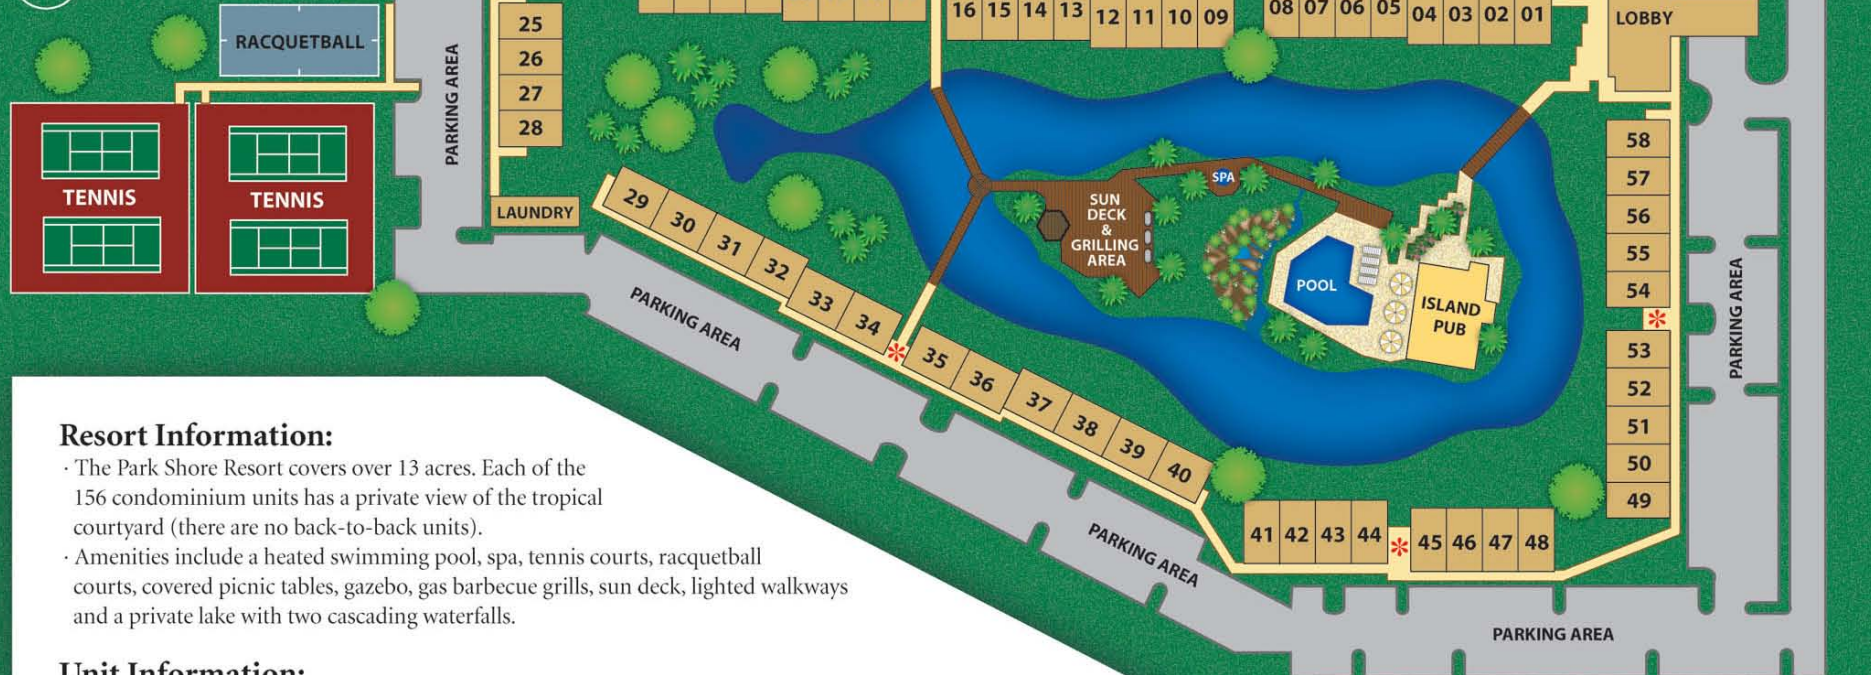

PROPERTY MAP

Resort Information:

- The Park Shore Resort covers over 13 acres. Each of the 156 condominium units has a private view of the tropical courtyard (there are no back-to-back units).
- Amenities include a heated swimming pool, spa, tennis courts, racquetball courts, covered picnic tables, gazebo, gas barbecue grills, sun deck, lighted walkways and a private lake with two cascading waterfalls.

Unit Information:

- To locate a specific unit, use the last two digits of the unit number to reference the above map. The first digit of a unit's number represents the floor on which the unit is located. For example, unit 358 is located on the third floor in block 58.
- All three-story and four-story buildings have elevator service. (*) on the map indicates elevator locations.
- Each unit includes complete furnishings and accessories. Every unit has two full baths. Kitchens are equipped with dishwasher, double sink with disposal, oven, microwave, refrigerator with icemaker and full houseware package. Porches have a chaise lounge, two chairs and a table.

Two-Bedroom Deluxe Suite

Two-Bedroom Suite

One-Bedroom Suite

Park Shore Resort

ANOTHER UNIQUE SUNSTREAM RESORT
SUNSTREAM.COM